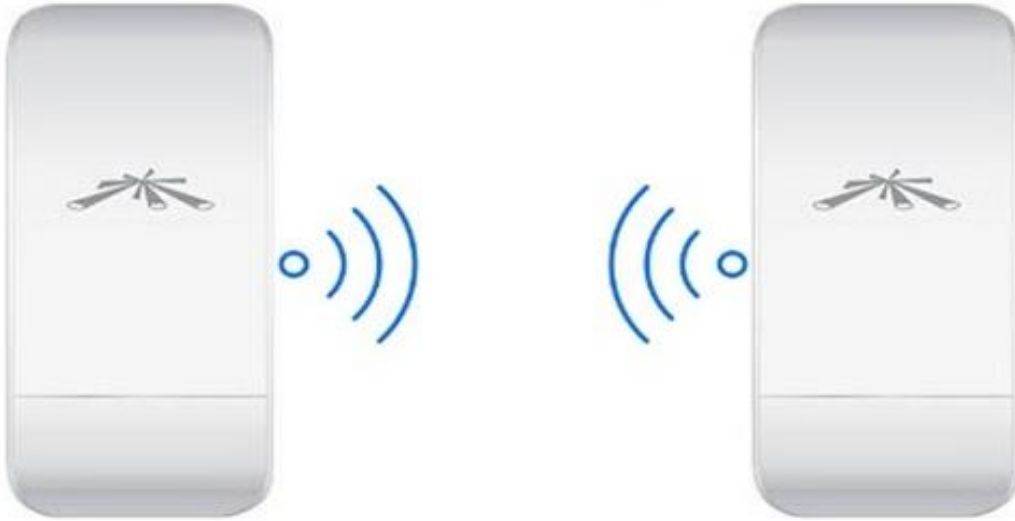

Pre-configured for easy  
Point-to-Point Bridge application

**NanoStation**

**Loco M5**