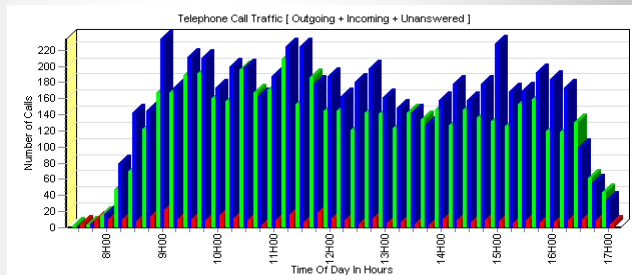

200	Peter	414
201	Mark	342
202	Candice	333
203	Charles	411
204	Rene	492
205	Office 1	129
206	Office 2	94
207	Sean	97
208	Kimberley	78
209	Terry	101
217	Leon	314
219	Eric	10
224	Cynthia	48
228	Richard	149
230	Annalise	287

' It Works '