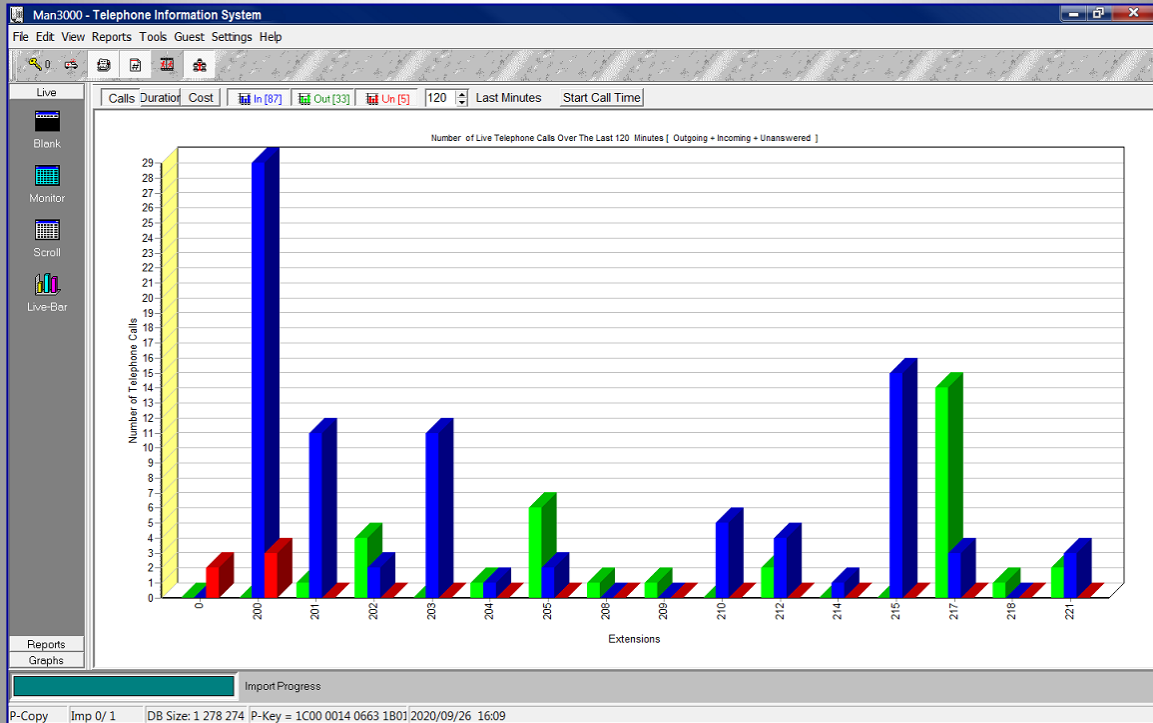

Man3000

Telephone Information Systems

Multi User

Man3000

Telephone Information Systems

Man3000 is a Powerful,
Easy to use
Telephone Information
System

Main Features

- Live download screen.
- Multi user Networking (Personal copies).
 - Company Network Copy (Dependant on company network).
 - Cloud Copy (Independent of company network).
- Reliable flexible and instant reports.
- Exporting & Emailing of reports to: Acrobat , Excel/CSV , Word 
- Automatic scheduling of reports via Email, Print or Save to File.
- Multiple carries (i.e. Telkom, Neotel, MTN, Vodacom, Cell C, VOIP etc)
- Budget for extensions & account codes with notifications.
- Automatic barring on extensions or account codes (PABX dependant).
- Inactivity alerts via Outlook or POP3 mail.

Reports:

- Extension summary reports.
- Extension outgoing cost reports.
- Extension detail reports with budget usage.
- Department summary reports.
- Department detail reports.
- Top 40/120/300 reports by
 - Cost.
 - Duration.
 - Number dialled.
- Exchange summary reports.
- Exchange detail reports.
- Account code reports.
- Client list reports.
- Memorised reports.
- Graphs
 - Busy hour graph.
 - History graph.
 - Extension bar graph.
 - Extension pie chart.
 - Exchange line bar graph.